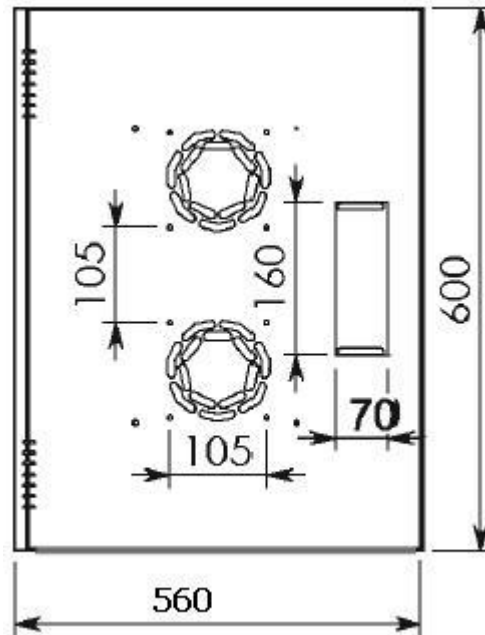

DN-19 07-U-6/6

Width: 600mm

Depth: 560mm

Units (44,45mm): 7

Explode View

Front View

inside height (h): 333mm

outside height (H): 402mm

Side View

Top View

All sizes in mm.