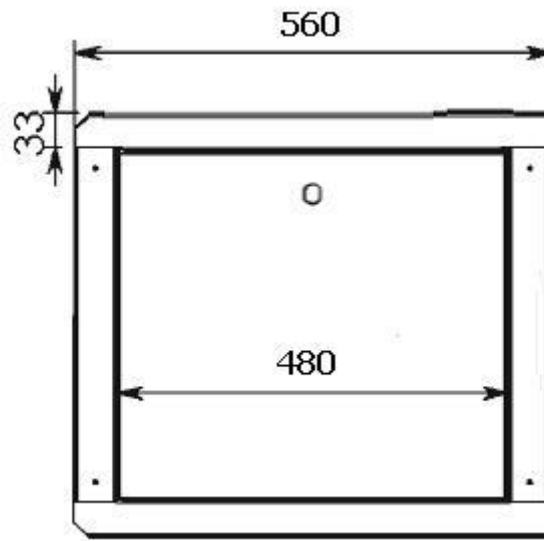

DN-19 07-U-6/6

Width: 600mm

Depth: 560mm

Units (44,45mm): 7

Explode View

Front View

inside height (h): 333mm

outside height (H): 402mm

Side View

Top View

All sizes in mm.