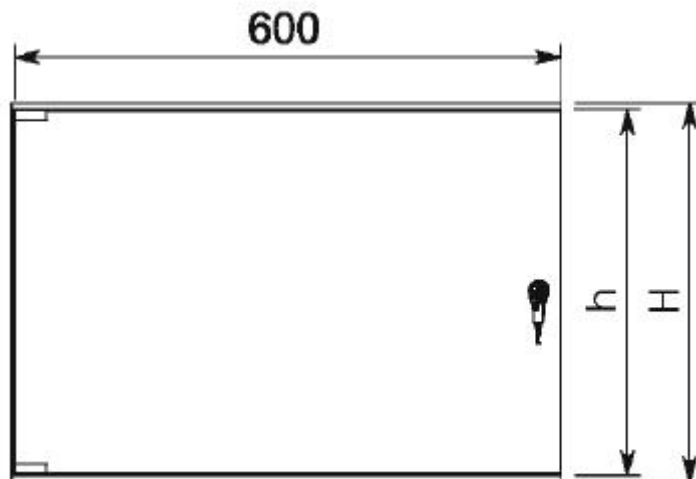

DN-19 07-U-6/6

Width: 600mm

Depth: 560mm

Units (44,45mm): 7

Explode View

Front View

inside height (h): 333mm

outside height (H): 402mm

Side View

Top View

All sizes in mm.