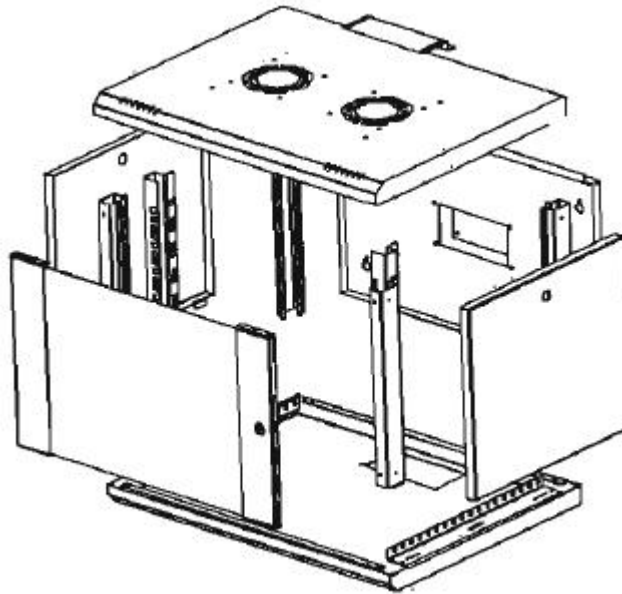

DN-19 07-U-6/6

Width: 600mm

Depth: 560mm

Units (44,45mm): 7

Explode View

Front View

inside height (h): 333mm

outside height (H): 402mm

Side View

Top View

All sizes in mm.